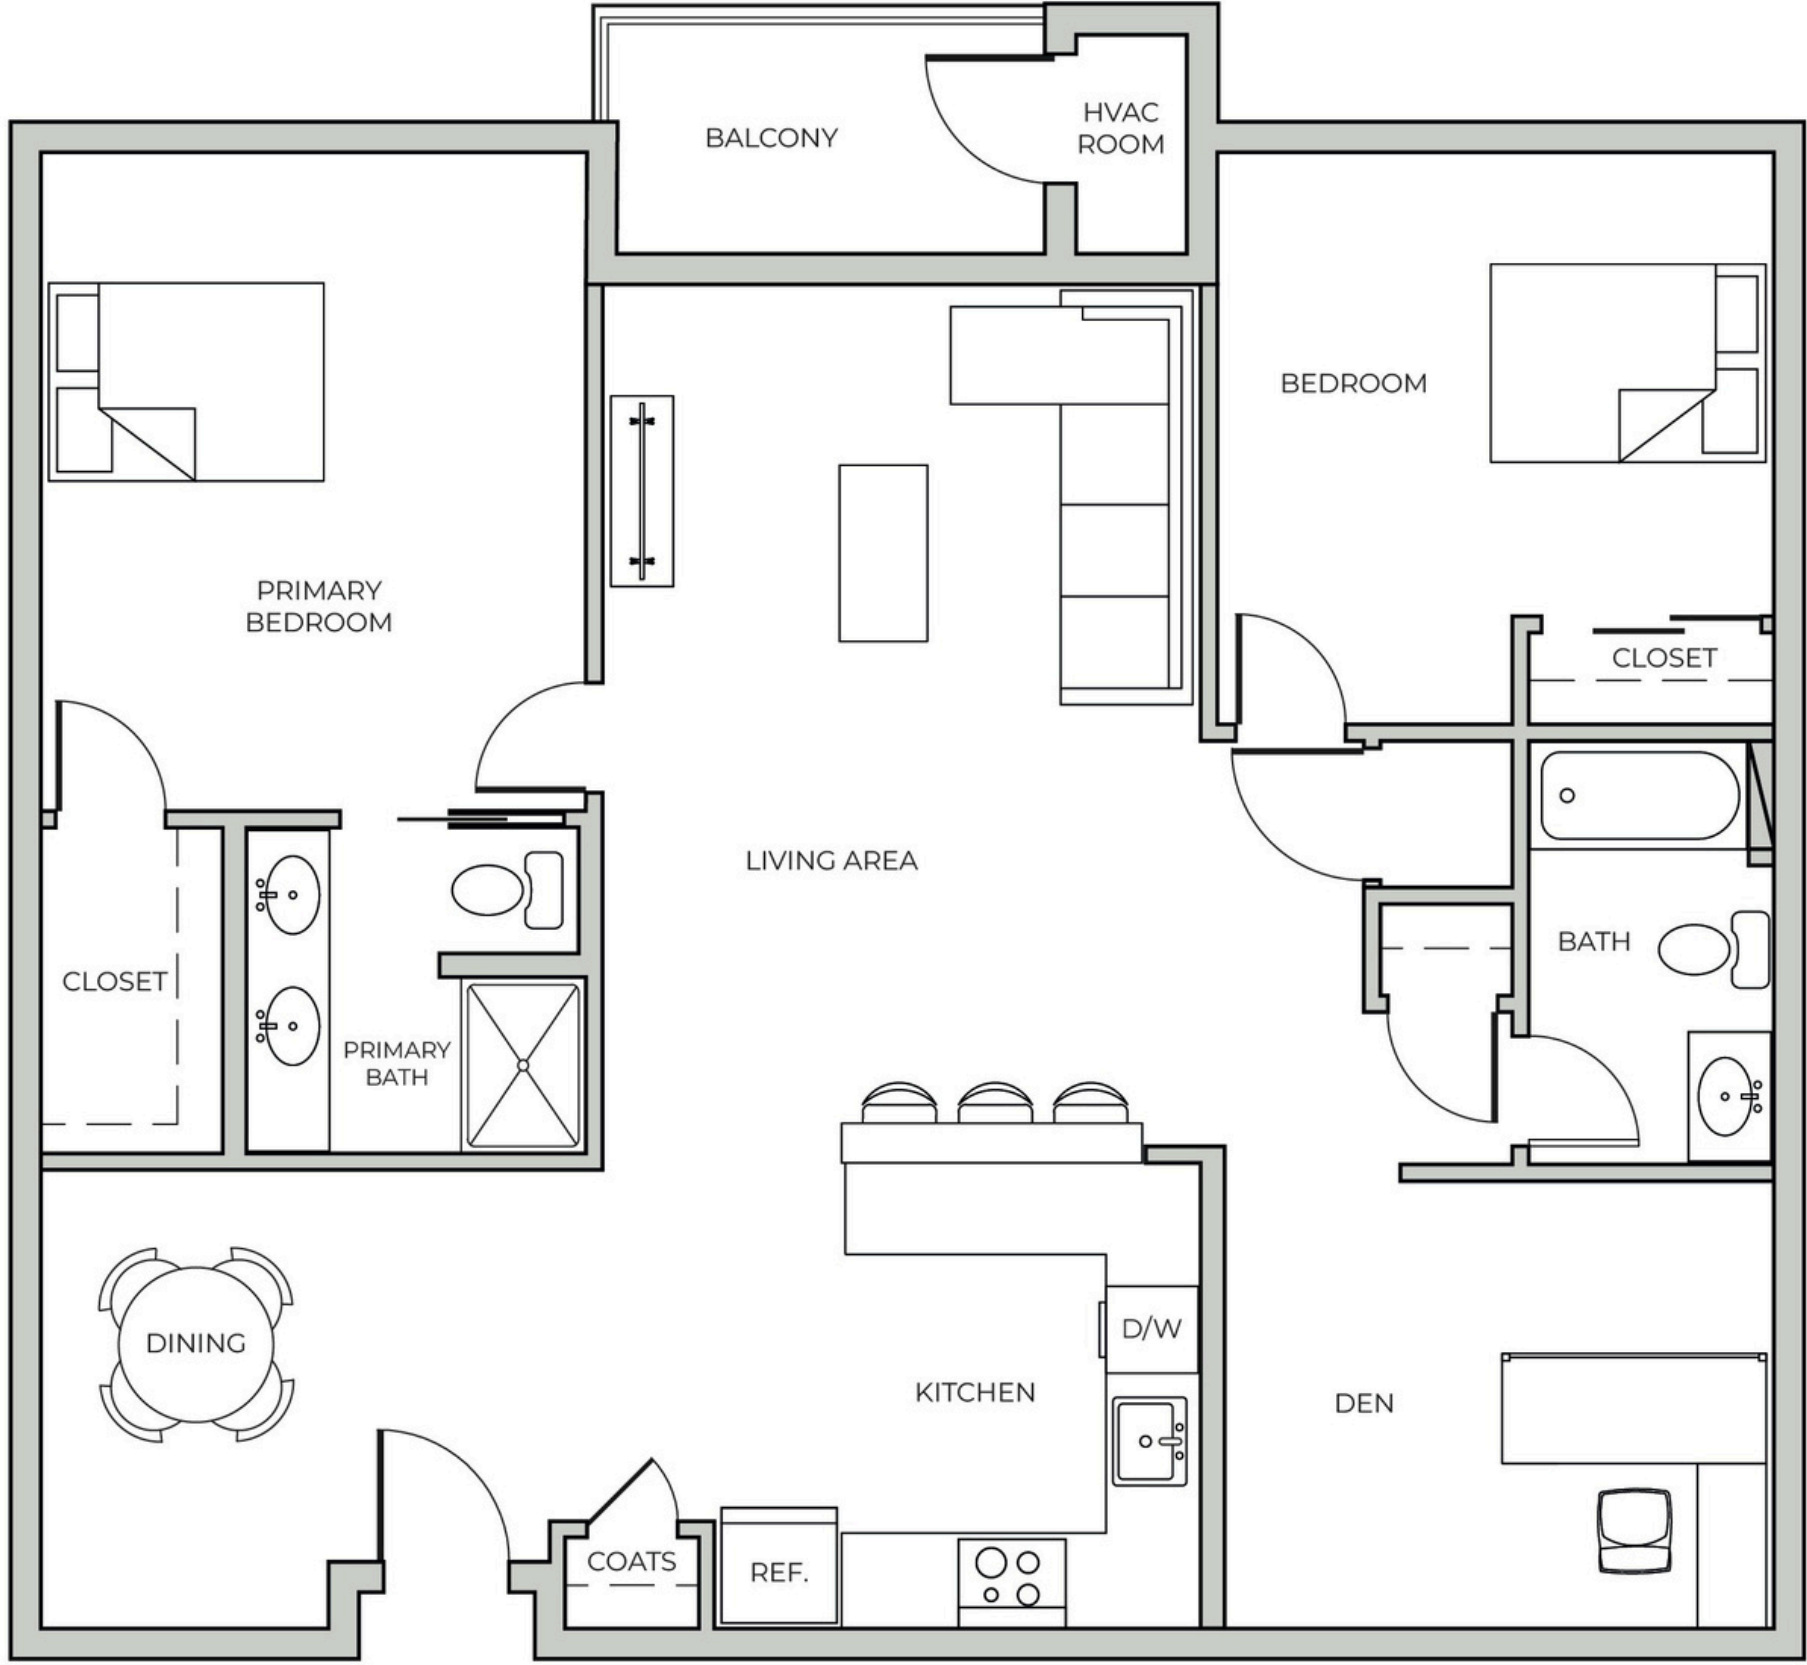

LONDON CROSSING
CONDOMINIUMS

2 BEDROOM
WITH DEN
1,275 SF

the
BELMONT