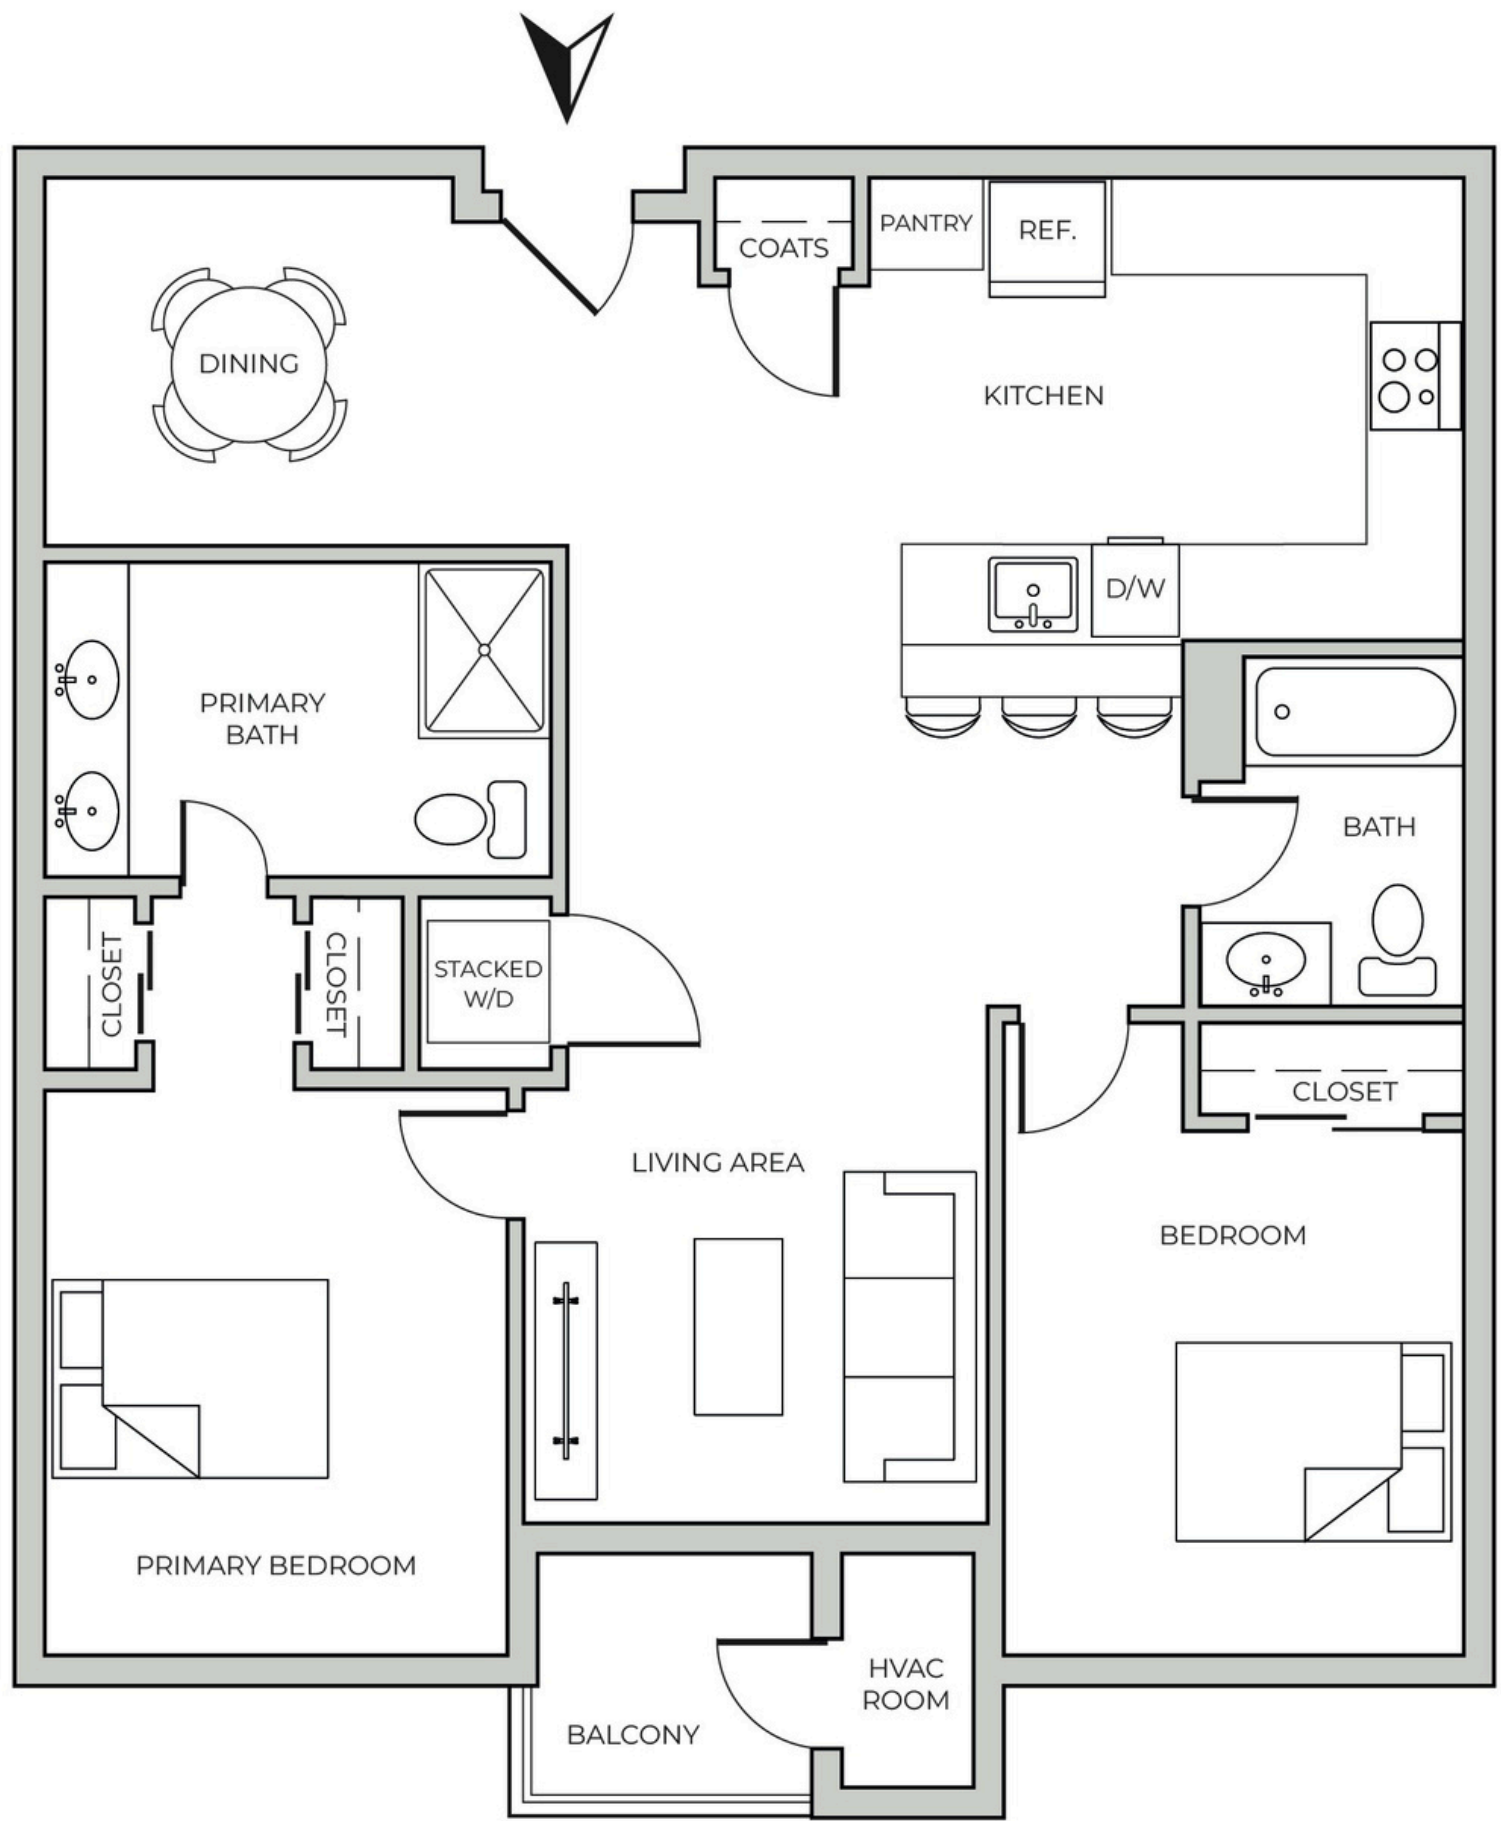

LONDON CROSSING  
CONDOMINIUMS

2 BEDROOM  
1,010-1,068 SF

*the*  
CHELSEA