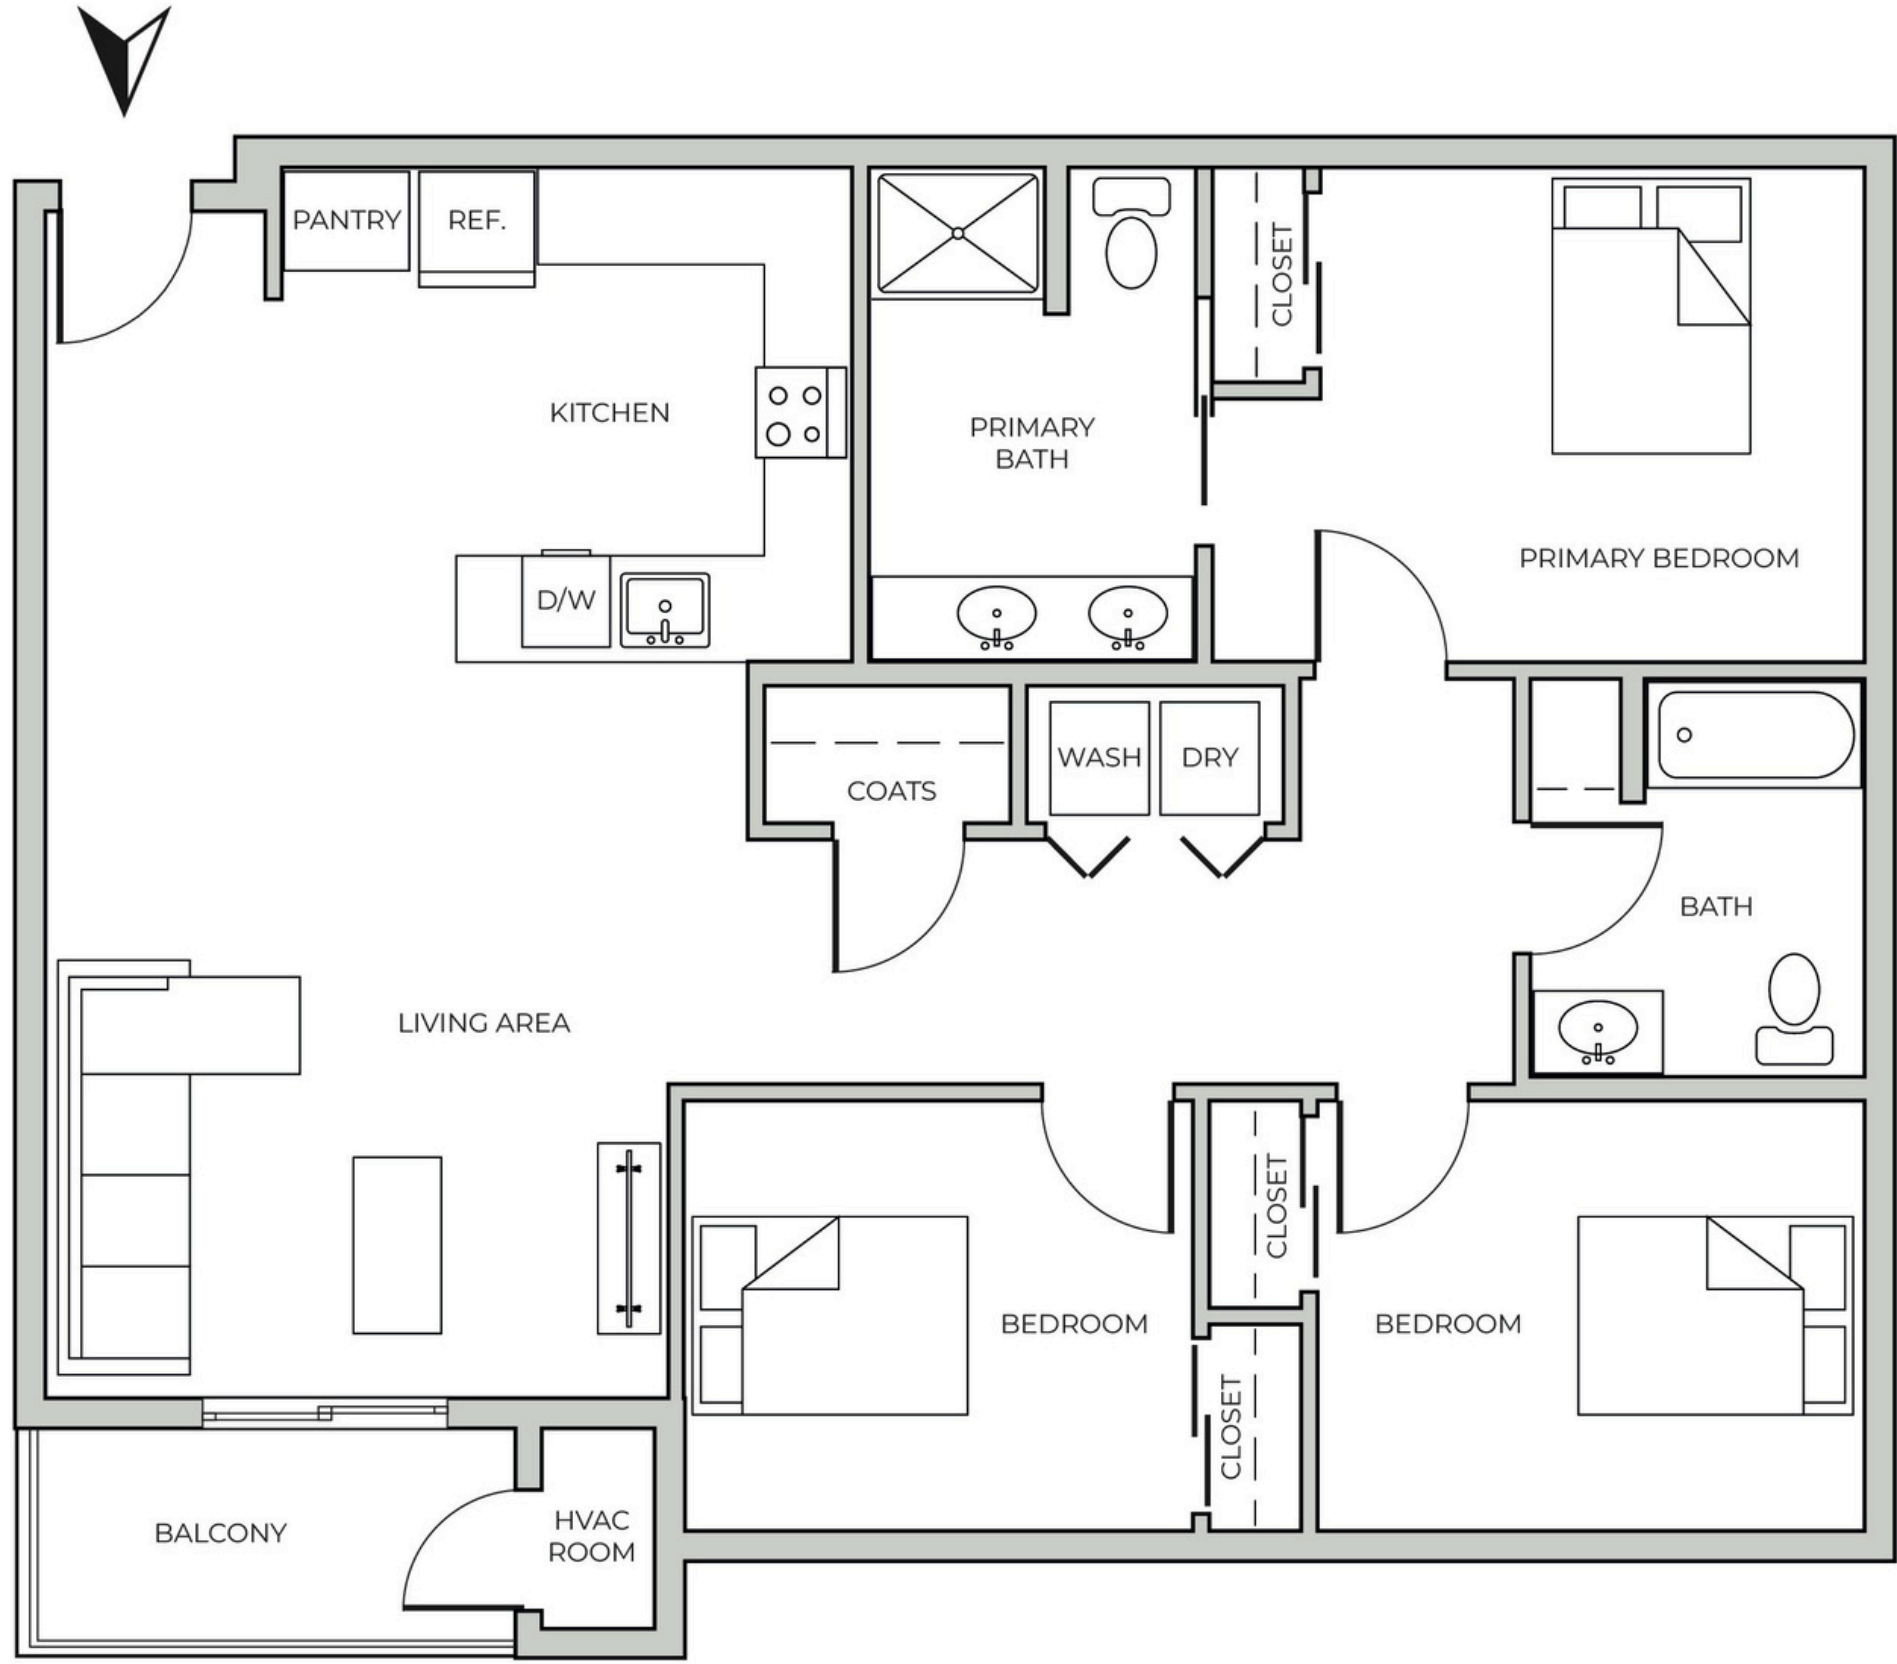

LONDON CROSSING  
CONDOMINIUMS

3 BEDROOM  
1,195-1,233 SF

*the*  
STRAFFORD